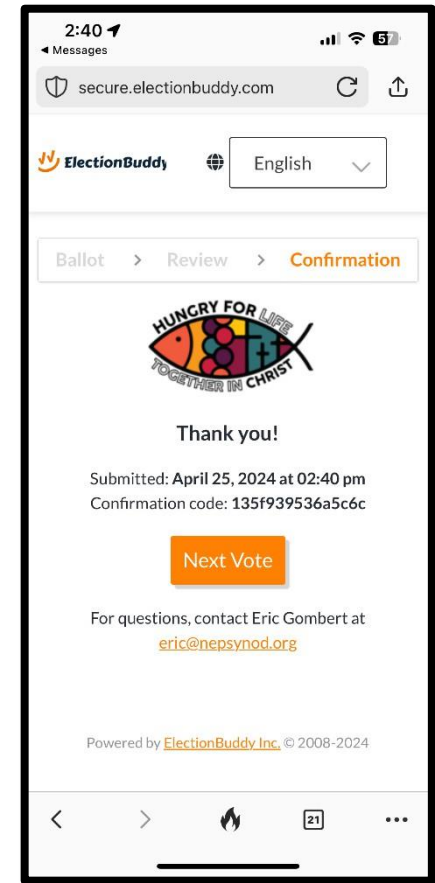

Voting Directions for 2024 Synod Assembly (using Election Buddy)

We will rehearse sample votes at each of the three ZOOM pre-assembly sessions. Prior to the first session, you will receive an email containing your access key and password.

The voting platform will load in your browser (Safari, Edge, Chrome, Firefox, etc.). Each voter should have their own device for voting. We recommend using a smartphone or tablet that is connected to mobile data or WIFI, preferably other than the device (computer or tablet) that you're using for Zoom. You will keep the voting platform open in your browser for the entirety of the business sessions.

The following screen shots are from a smartphone accessing the voting platform.

Select option and click CONTINUE

If correct, click SUBMIT

Confirmation of vote