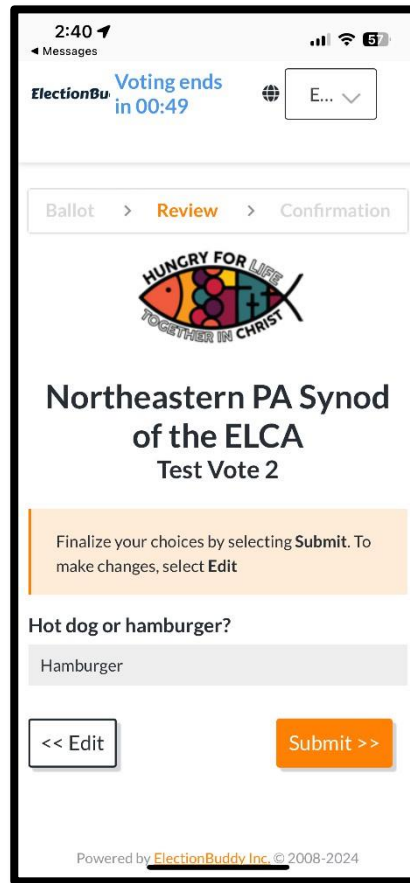

If correct, click SUBMIT