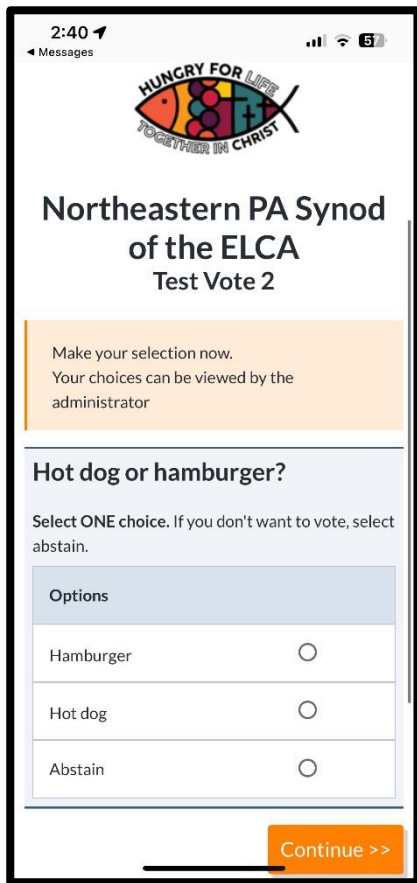

Voting Directions for 2024 Synod Assembly (using Election Buddy)

We will rehearse sample votes at each of the three ZOOM pre-assembly sessions. Prior to the first session, you will receive an email containing your access key and password.

The voting platform will load in your browser (Safari, Edge, Chrome, Firefox, etc.). Each voter should have their own device for voting. We recommend using a smartphone or tablet that is connected to mobile data or WIFI, preferably other than the device (computer or tablet) that you're using for Zoom. You will keep the voting platform open in your browser for the entirety of the business sessions.

The following screen shots are from a smartphone accessing the voting platform.

Select option and click CONTINUE